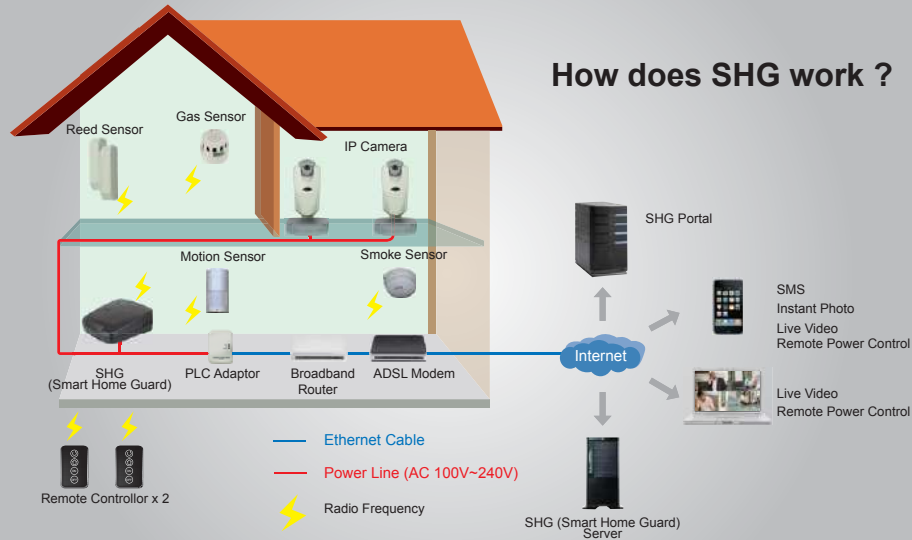

How does SHG work ?

THE SMART HOME EXPERT

Instant Surveillance System | Smart Home Guard
Power Control Box | NVR