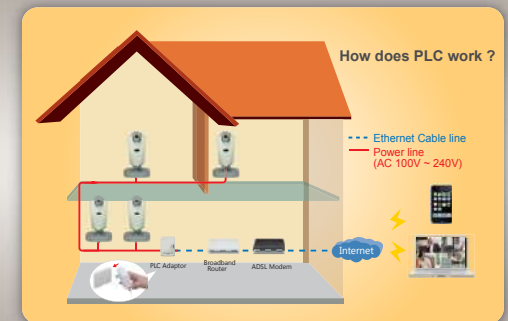

PLC TECHNOLOGY

You may use the existing power line at home to transmit video signal to broadband router via PLC Bridge and go through Internet. With the advantage of PLC, the video signal can be delivered steady and its transmission coverage is farther than Wi-Fi. Therefore, the expensive cabling and installation costs are no longer required.